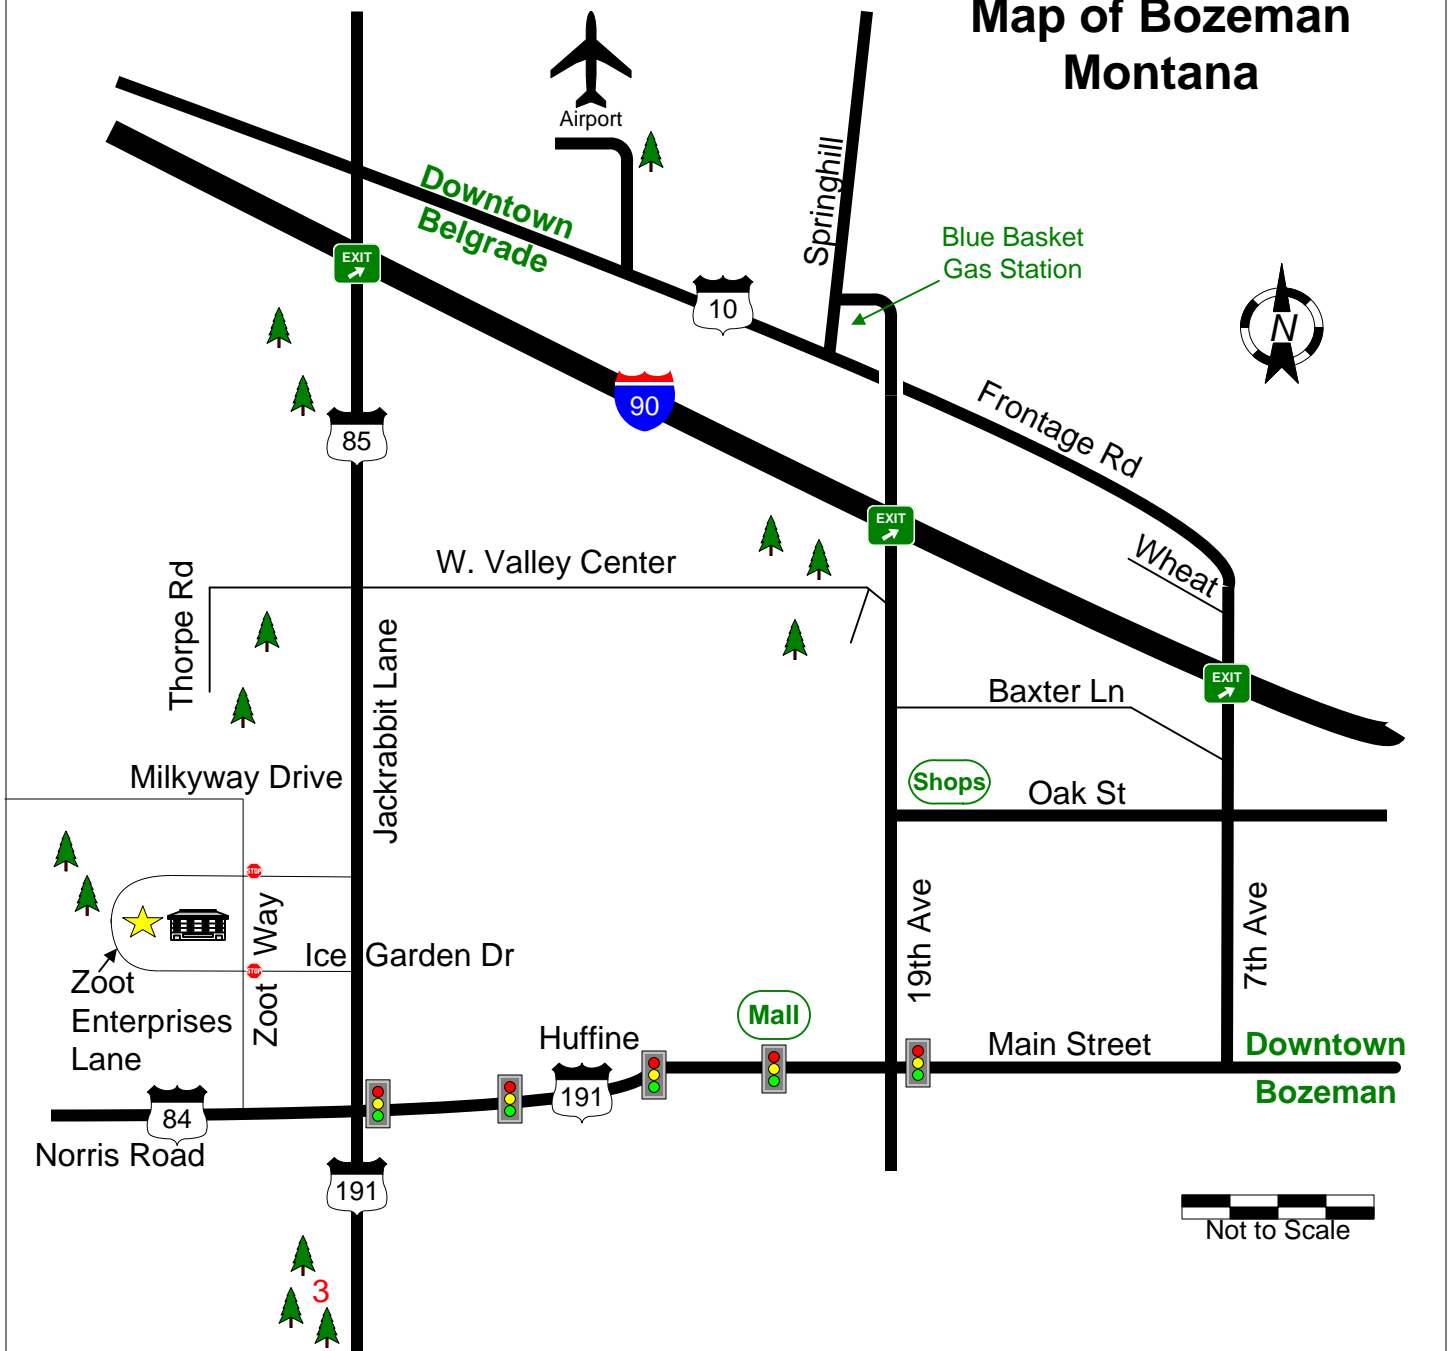

# Map of Bozeman Montana

## Directions from the Wingate Inn & Hilton Garden Inn:

Turn onto 19<sup>th</sup> Ave (Wingate – turn right onto Valley Center, right onto 19<sup>th</sup>; Hilton – turn left onto Baxter, left onto 19<sup>th</sup>.) Stay on 19<sup>th</sup> until it reaches Main St; turn right. Follow Main past the Mall – it turns into Huffine. Go approximately 5.2 miles until you reach the signal at Four Corners; go straight. Turn right onto Zoot Way. Turn left at the second stop sign, Milkyway Drive, and you'll see the homes on the right.

## Directions from the Airport:

From Gallatin Field Airport, turn right on Frontage Road. Pass through downtown Belgrade. Turn left onto Jackrabbit. Travel almost 8 miles to Four Corners. Turn right onto Norris Road at the signal. Turn right onto Zoot Way. Turn left at the second stop sign, Milkyway Drive, and you'll see the homes on the right.